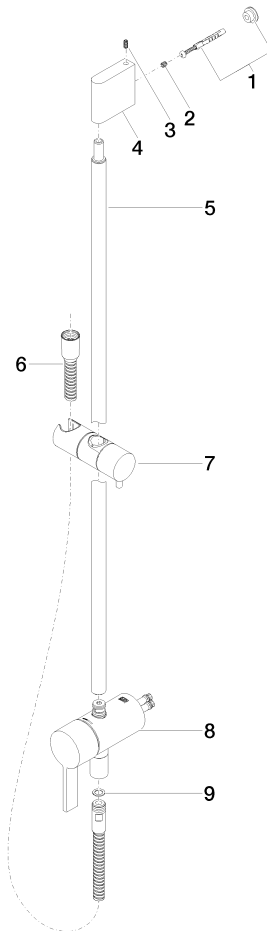

Concealed single-lever mixer with integrated shower connection with shower set without hand shower - Chrome

IMO

36 111 970

- metal shower hose 1750mm with integrated anti-twist protection
- slide bar
- Pipe diameter 18 mm

Required miscellaneous

Concealed wall mounting - 35 050 970 90
 •max. recess depth 105 mm
 •min. recess depth 80 mm

Required miscellaneous

Hand shower - Chrome 28 012 979-00

Required miscellaneous

Hand shower FlowReduce - Chrome 28 012 979-00 0010

Hand shower - Chrome 28 017 979-00

Required miscellaneous

Hand shower FlowReduce - Chrome 28 018 979-00 0010

Concealed single-lever mixer with integrated shower connection with shower set without hand shower - Chrome

IMO

36 111 970

mm [inches]

Certificates

Belgaqua_21-025- WRAS_2011027. LGA_29928.
27_1.

36 111 970

Spare parts list

No.	Item Number	Name	Quantity used	Delivery time
1	05 17 20 726 02 90	fixing set	1	2
2	09 31 11 049 90	pin	2	2
3	04 31 11 113 00 90	pin	2	2
4	08 17 97 054-00	holder	1	10
5	90 28 22 782 00-00	pipe	1	10
6	28 322 970-00	Metal shower hose 1/2" x 3/8" x 1750 mm - Chrome	1	2
7	12 580 970-00	Slide unit - Chrome	1	10
8	90 19 97 002 00-00	connection	1	10
9	90 14 20 026 00 90	seal	1	2