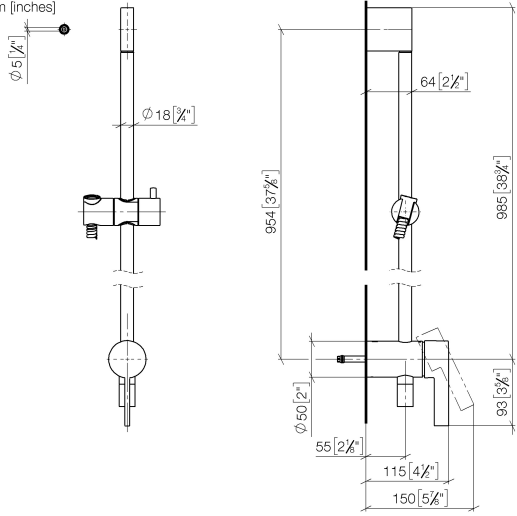

Concealed single-lever mixer with integrated shower connection with shower set without hand shower - Chrome

IMO

36 111 970

- metal shower hose 1750mm with integrated anti-twist protection
- slide bar
- Pipe diameter 18 mm

Required miscellaneous

Concealed wall mounting - 35 050 970 90
 •max. recess depth 105 mm
 •min. recess depth 80 mm

Required miscellaneous

Hand shower - Chrome 28 012 979-00

Required miscellaneous

Hand shower FlowReduce - Chrome 28 012 979-00 0010

Hand shower - Chrome 28 017 979-00

Required miscellaneous

Hand shower FlowReduce - Chrome 28 018 979-00 0010

Concealed single-lever mixer with integrated shower connection with shower set without hand shower - Chrome

IMO

36 111 970

mm [inches]

Certificates

Belgaqua_21-025- WRAS_2011027. LGA_29928.
27_1.

36 111 970

Spare parts list

No.	Item Number	Name	Quantity used	Delivery time
1	05 17 20 726 02 90	fixing set	1	2
2	09 31 11 049 90	pin	2	2
3	04 31 11 113 00 90	pin	2	2
4	08 17 97 054-00	holder	1	10
5	90 28 22 782 00-00	pipe	1	10
6	28 322 970-00	Metal shower hose 1/2" x 3/8" x 1750 mm - Chrome	1	2
7	12 580 970-00	Slide unit - Chrome	1	10
8	90 19 97 002 00-00	connection	1	10
9	90 14 20 026 00 90	seal	1	2